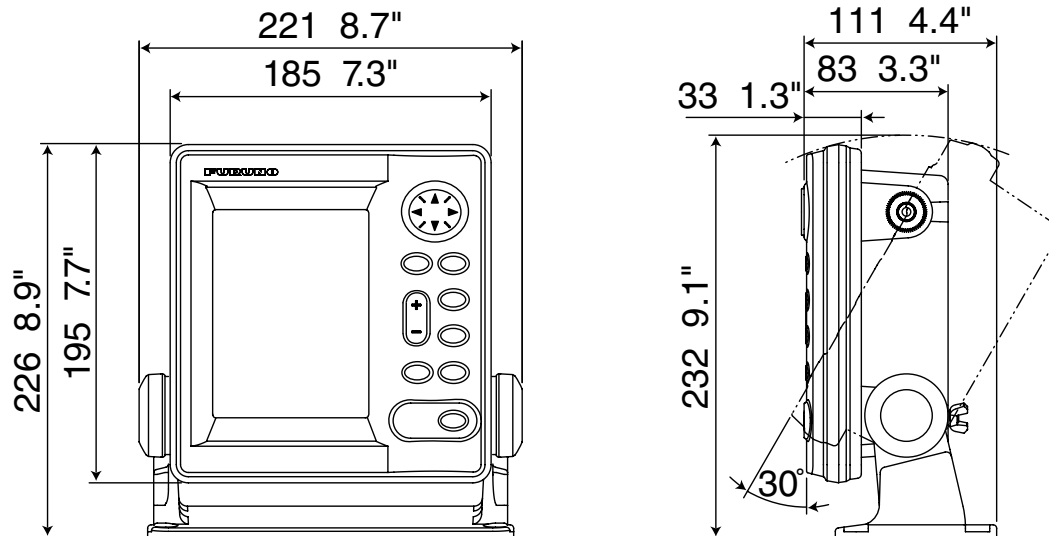

1623 Radar Dimensional Drawings

Model 1623 Display Unit

1.3 kg 2.9 lb

Model 1623 Antenna

4.6 kg 10.1 lb